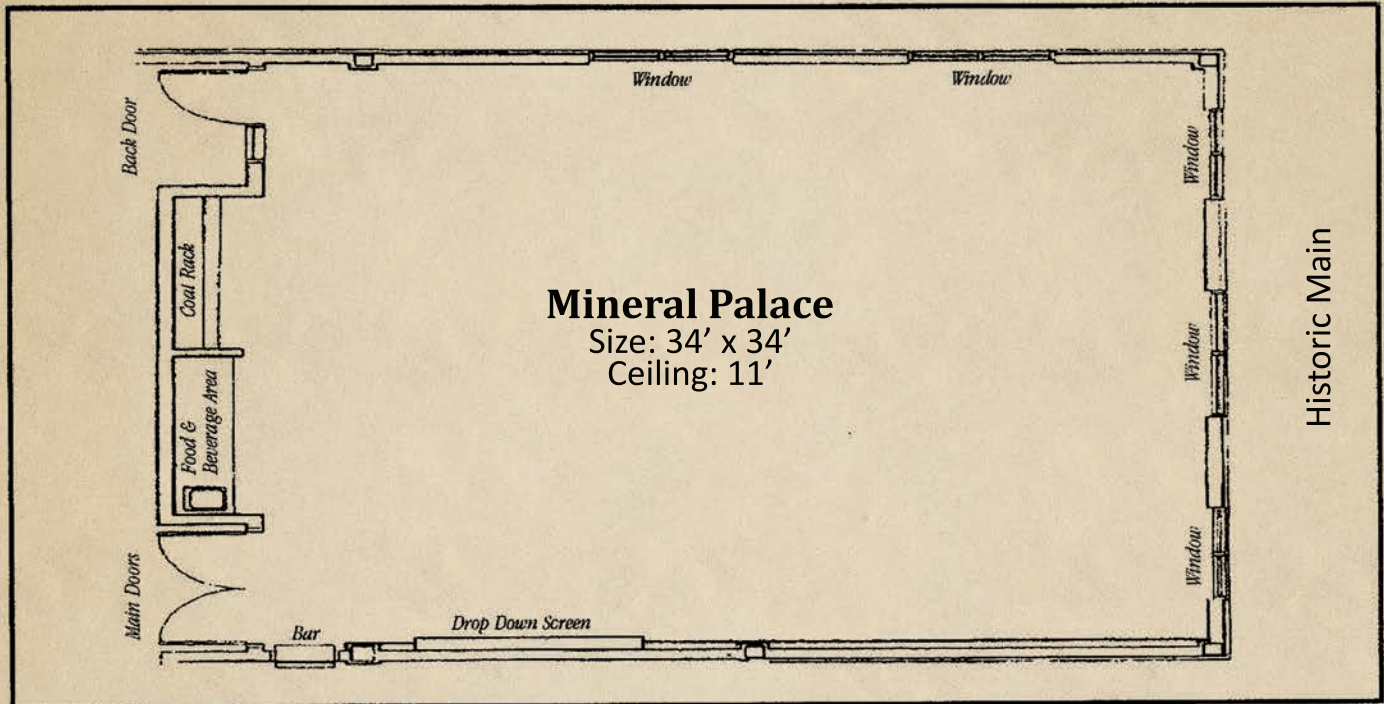

Mineral Palace

Local 605-578-2036 • Fax 605-578-2037 • Toll Free 1-800-847-2522

Classroom	Classroom	Banquet Rounds	Banquet Rounds	U-Shaped	U-Shaped	Hollow Square	Theater	Chevron Classroom	Crescent Round
	Buffet		Buffet		Buffet				
60	48	64	48	30	30	40	84	30	40